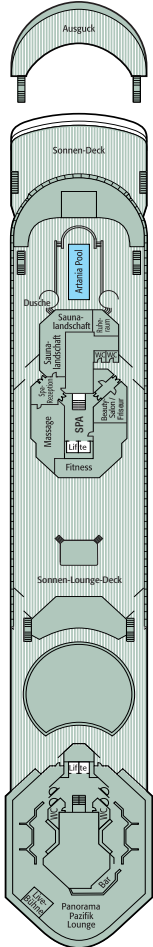

Kabinen: 600
Gäste: 1.260
Besatzung: ca. 420

DECKSPLAN MS ARTANIA

SONNEN-DECK
(Deck 9)

LIDO-DECK
(Deck 8)

JUPITER-DECK
(Deck 7)

APOLLO-DECK
(Deck 6)

ORION-DECK
(Deck 5)

SATURN-DECK
(Deck 4)

SALON-DECK
(Deck 3)

NEPTUN-DECK
(Deck 2)