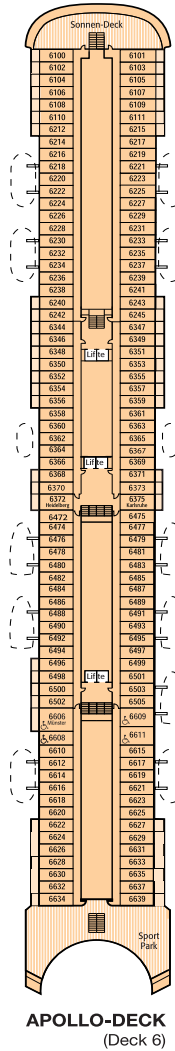

Kabinen: 600
Gäste: 1.260
Besatzung: ca. 420

DECKSPLAN MS ARTANIA

SONNEN-DECK
(Deck 9)

LIDO-DECK
(Deck 8)

JUPITER-DECK
(Deck 7)

APOLLO-DECK
(Deck 6)

ORION-DECK
(Deck 5)

SATURN-DECK
(Deck 4)

SALON-DECK
(Deck 3)

NEPTUN-DECK
(Deck 2)