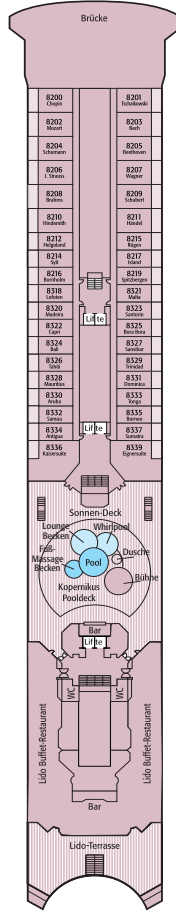

Kabinen: 600
Gäste: 1.260
Besatzung: ca. 420

DECKSPLAN MS ARTANIA

SONNEN-DECK
(Deck 9)

LIDO-DECK
(Deck 8)

JUPITER-DECK
(Deck 7)

APOLLO-DECK
(Deck 6)

ORION-DECK
(Deck 5)

SATURN-DECK
(Deck 4)

SALON-DECK
(Deck 3)

NEPTUN-DECK
(Deck 2)