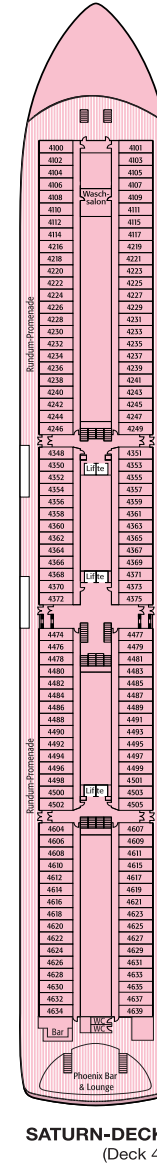

Kabinen: 600
Gäste: 1.260
Besatzung: ca. 420

DECKSPLAN MS ARTANIA

SONNEN-DECK
(Deck 9)

LIDO-DECK
(Deck 8)

JUPITER-DECK
(Deck 7)

APOLLO-DECK
(Deck 6)

ORION-DECK
(Deck 5)

SATURN-DECK
(Deck 4)

SALON-DECK
(Deck 3)

NEPTUN-DECK
(Deck 2)