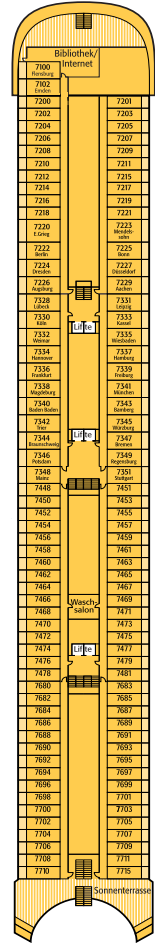

Kabinen: 600
Gäste: 1.260
Besatzung: ca. 420

DECKSPLAN MS ARTANIA

SONNEN-DECK
(Deck 9)

LIDO-DECK
(Deck 8)

JUPITER-DECK
(Deck 7)

APOLLO-DECK
(Deck 6)

ORION-DECK
(Deck 5)

SATURN-DECK
(Deck 4)

SALON-DECK
(Deck 3)

NEPTUN-DECK
(Deck 2)