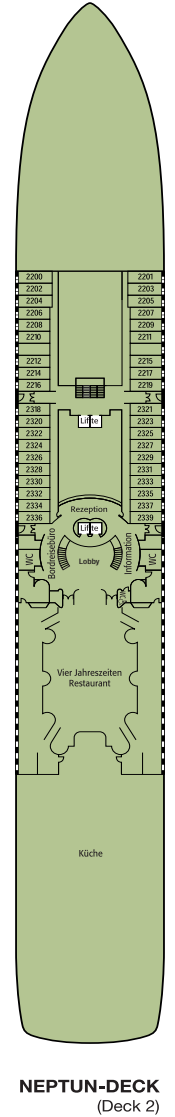

Kabinen: 600
Gäste: 1.260
Besatzung: ca. 420

DECKSPLAN MS ARTANIA

SONNEN-DECK
(Deck 9)

LIDO-DECK
(Deck 8)

JUPITER-DECK
(Deck 7)

APOLLO-DECK
(Deck 6)

ORION-DECK
(Deck 5)

SATURN-DECK
(Deck 4)

SALON-DECK
(Deck 3)

NEPTUN-DECK
(Deck 2)