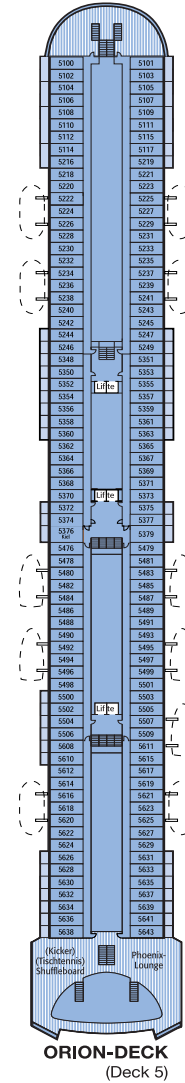

Kabinen: 600
Gäste: 1.260
Besatzung: ca. 420

DECKSPLAN MS ARTANIA

SONNEN-DECK
(Deck 9)

LIDO-DECK
(Deck 8)

JUPITER-DECK
(Deck 7)

APOLLO-DECK
(Deck 6)

ORION-DECK
(Deck 5)

SATURN-DECK
(Deck 4)

SALON-DECK
(Deck 3)

NEPTUN-DECK
(Deck 2)